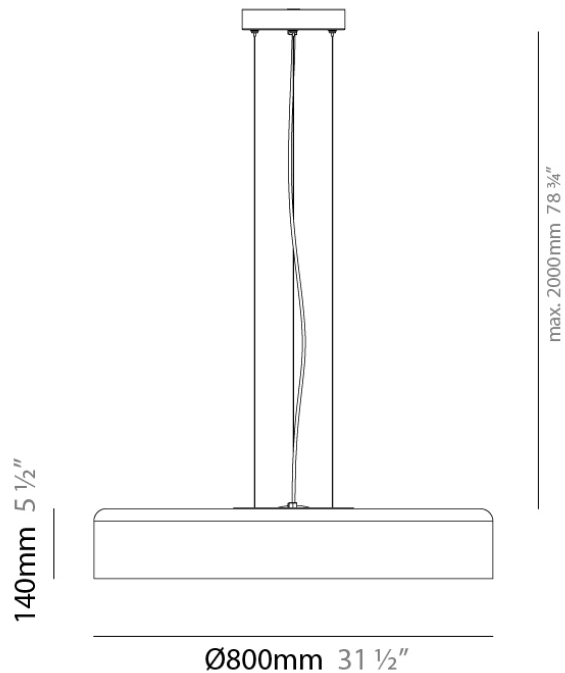

D81632-MBG

PROJECT _____

TYPE _____

NOTES _____

QUANTITY _____

DATE _____

GENERAL

Series: Ginevra

Brand: Panzeri

Division: Design

Mounting Type: Suspension

Mounting Location: Ceiling

Subcategory: Pendant

PHYSICAL

Shape: Round

Diameter (mm): 800

Diameter (in): 31 1/2"

Height (mm): 110

Height (in): 4 3/16"

Max. Overall Height (mm): 2000

Max. Overall Height (in): 78 3/4"

Light Distribution: Direct / Indirect

Weight (kg): 11.57

Weight (lbs): 25.5

Diffuser: Polycarbonate - micro-prism

Fixture Material: Aluminum

Cable Details: Transparent

ELECTRICAL

Lamp Type: LED (Zhaga Standard)

Input Wattage (W): 93.2

Total Output Wattage (W): 77.1

Dimming: 0-10V Dimming / Phase Dimming (120Vac Only)

Driver Included: Yes

Driver Location: Integrated

Driver Type: Constant Current 120 / 277Vac

Driver Class: Class 2

Housing: ENCC-PSB ENCC-ESS

Input Voltage (V): 120 - 277

Constant Current (MA): Direct 700 / Indirect 250

LED

Color Temperature (°K): 3000

Max. Delivered Lumen (lm): 8250

Nominal Lumen (lm): 10038

CRI: >80 CRI

Efficiency (%): 82.188

Lamp Life (hrs): 60000

OPTICAL

Optic°: Diffused

RATINGS AND CERTIFICATIONS

Certified By: CSA Certified to UL and CSA Standards

IP rating: IP20